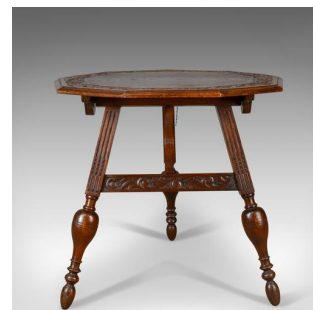

## Antique Folding Table, Dutch, Friesland, Oak, Ships, Tavern, Campaign Circa 1880

### DESCRIPTION

Our Stock # 11.1791

This is an antique folding table, a Dutch piece from Friesland in the North West Region of the Netherlands. In oak, a ship's, tavern or campaign table from the 19th century circa 1880.

- Fine Dutch styling presented in good antique condition
- Solid oak top in octagonal form with foliate carved border
- Grain interest and good colour in the lustrous wax polished finish
- Raised on splayed, square section legs with fluted detail
- United by foliate carved stretchers with wavy line gate leg
- Standing upon bulbous turned lower legs, ringed with plum feet
- Easy to use folding system allows economical storage when not in use

### DIMENSIONS

Max Width: 75cm (29.5")  
Max Depth: 75cm (29.5")  
Max Height: 67cm (26.5")