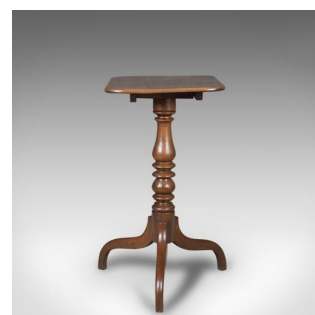

Antique Tilt Top Wine Table, Mahogany, English, Georgian, Early 19th Century

DESCRIPTION

Our Stock # 13.0760

This is an antique, tilt top wine table in mahogany, English, Georgian and dating to the early 19th century.

- Classic tripod form with elegant down-swept legs
- Robust quadruple turned baluster stem
- Original iron catch with addition, hinged for tilting
- Top displays well with good colour and grain character, minor fade to one side
- Minor deflection does not detract from appeal or use

An appealing side table full of charm with solid joints and construction. Delivered waxed, polished and ready for the home.

Search [London Fine for #13.0760](#) , or scan the QR code for more photos and details