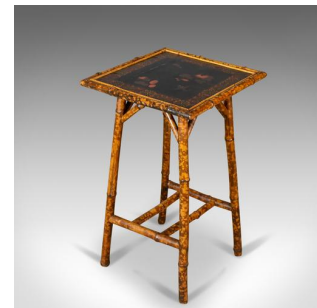

Antique Bamboo Table, Side, Occasional, Oriental, Victorian Circa 1900

DESCRIPTION

Our Stock # 10.1788

This is an antique bamboo table, a side or occasional table of oriental origin dating to the Victorian period circa 1900.

- A quality oriental table presented in good antique condition
- In bamboo with japanned lacquer top featuring a scene of birds and flora
- Pleasing style offering a stretcher under-tier :- perfect for magazine and newspaper storage
- Raised on gently splayed legs with splayed struts for added strength
- Of quality craftsmanship and ideal for any room
- Very desirable classic oriental Victorian styling

A simply lovely item of functional furniture and a piece to be welcomed into any location. Solid joints and construction, delivered waxed, polished and ready for the home.

Search [London Fine for #10.1788](#) , or scan the QR code for more photos and details

DIMENSIONS

Max Width: 43cm (17")
Max Depth: 43cm (17")
Max Height: 71cm (28")