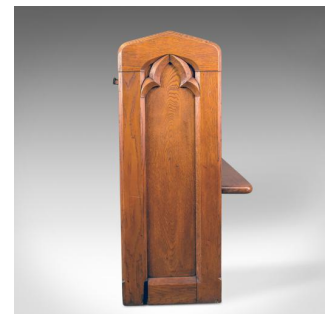

Antique Pew, English, Oak, Church Bench, Pugin-esque Gothic Overtones Circa 1880

DESCRIPTION

Our Stock # 18.5104

This is an antique pew, an English, oak, Victorian church bench with Pugin-esque gothic overtones dating to circa 1880.

- Attractive honey tones to the English oak with a desirable aged patina
- Displaying grain interest through the wax polished finish
- Ecclesiastical and gothic overtones
- Solid and stable, raised on four feet
- United by twin stretchers – ideal as a shoe rack
- End panels featuring carved gothic arch detail
- Bull nose edge profile to long seat, room enough for six
- Triple field panel back rest, raked for comfort
- Book rests and rack to rear

Making for a great kitchen dining, boot room or hall bench. Solid joints and construction, delivered waxed, polished and ready for the home.

Search [London Fine for #18.5104](#) , or scan the QR code for more photos and details

DIMENSIONS

Max Width: 266.5cm (105")
 Max Depth: 48.25cm (19")
 Max Height: 93cm (36.5")
 Seat Width: 260cm (102.25")
 Seat Depth: 30cm (11.75")
 Seat Height: 41cm (16.25")