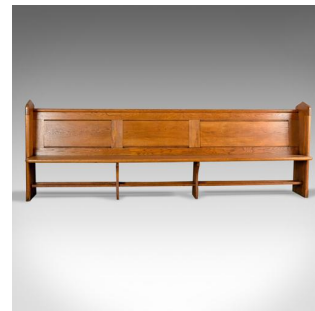

## Antique Pew, English, Oak, Church Bench, Pugin-esque Gothic Overtones Circa 1880

### DESCRIPTION

Our Stock # 18.5104

This is an antique pew, an English, oak, Victorian church bench with Pugin-esque gothic overtones dating to circa 1880.

- Attractive honey tones to the English oak with a desirable aged patina
- Displaying grain interest through the wax polished finish
- Ecclesiastical and gothic overtones
- Solid and stable, raised on four feet
- United by twin stretchers – ideal as a shoe rack
- End panels featuring carved gothic arch detail
- Bull nose edge profile to long seat, room enough for six
- Triple field panel back rest, raked for comfort
- Book rests and rack to rear

Making for a great kitchen dining, boot room or hall bench. Solid joints and construction, delivered waxed, polished and ready for the home.

Search [London Fine for #18.5104](#) , or scan the QR code for more photos and details

### DIMENSIONS

Max Width: 266.5cm (105")  
 Max Depth: 48.25cm (19")  
 Max Height: 93cm (36.5")  
 Seat Width: 260cm (102.25")  
 Seat Depth: 30cm (11.75")  
 Seat Height: 41cm (16.25")