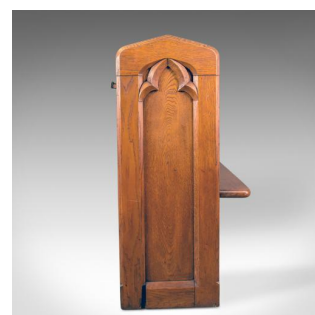

## Antique Pew, English, Oak, Church Bench, Pugin-esque Gothic Overtones Circa 1880

### DESCRIPTION

Our Stock # 18.5104

This is an antique pew, an English, oak, Victorian church bench with Pugin-esque gothic overtones dating to circa 1880.

- Attractive honey tones to the English oak with a desirable aged patina
- Displaying grain interest through the wax polished finish
- Ecclesiastical and gothic overtones
- Solid and stable, raised on four feet
- United by twin stretchers – ideal as a shoe rack
- End panels featuring carved gothic arch detail
- Bull nose edge profile to long seat, room enough for six
- Triple field panel back rest, raked for comfort
- Book rests and rack to rear

Making for a great kitchen dining, boot room or hall bench. Solid joints and construction, delivered waxed, polished and ready for the home.

Search [London Fine for #18.5104](#) , or scan the QR code for more photos and details

### DIMENSIONS

Max Width: 266.5cm (105")  
 Max Depth: 48.25cm (19")  
 Max Height: 93cm (36.5")  
 Seat Width: 260cm (102.25")  
 Seat Depth: 30cm (11.75")  
 Seat Height: 41cm (16.25")