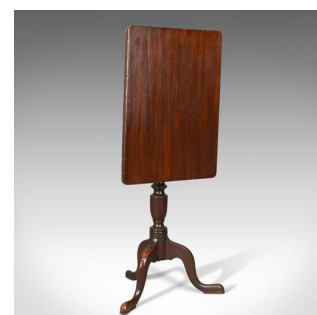

Antique Tilt Top Table, English, Late Georgian, Rectangular, Side, Circa 1800

DESCRIPTION

Our Stock # 18.5045

This is an antique tilt top table, an English, late Georgian, rectangular side table dating to circa 1800.

- Deep lustrous finish to the dark mahogany top
- Displaying attractive grain interest
- Desirable aged patina
- Rounded corners and plain edge profile to the top
- Original brass clasp in good working order offering a smooth tilting action
- Raised on a stout, vase turned stem
- Standing upon a tripod of cabriole legs with spade feet

A classic piece with historic repair to one foot adding to the charm. Solid joints and construction, delivered waxed, polished and ready for the home.

Search [London Fine for #18.5045](#), or scan the QR code for more photos and details

DIMENSIONS

Max Width: 57cm (22.5")

Max Depth: 41.5cm (16.25")

Max Height: 71cm (28")