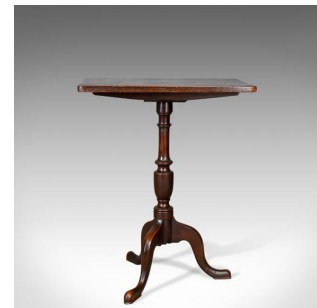

Antique Tilt Top Table, English, Late Georgian, Rectangular, Side, Circa 1800

DESCRIPTION

Our Stock # 18.5045

This is an antique tilt top table, an English, late Georgian, rectangular side table dating to circa 1800.

- Deep lustrous finish to the dark mahogany top
- Displaying attractive grain interest
- Desirable aged patina
- Rounded corners and plain edge profile to the top
- Original brass clasp in good working order offering a smooth tilting action
- Raised on a stout, vase turned stem
- Standing upon a tripod of cabriole legs with spade feet

A classic piece with historic repair to one foot adding to the charm. Solid joints and construction, delivered waxed, polished and ready for the home.

Search [London Fine for #18.5045](#), or scan the QR code for more photos and details

DIMENSIONS

Max Width: 57cm (22.5")

Max Depth: 41.5cm (16.25")

Max Height: 71cm (28")