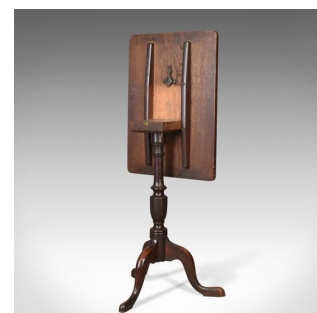

Antique Tilt Top Table, English, Late Georgian, Rectangular, Side, Circa 1800

DESCRIPTION

Our Stock # 18.5045

This is an antique tilt top table, an English, late Georgian, rectangular side table dating to circa 1800.

- Deep lustrous finish to the dark mahogany top
- Displaying attractive grain interest
- Desirable aged patina
- Rounded corners and plain edge profile to the top
- Original brass clasp in good working order offering a smooth tilting action
- Raised on a stout, vase turned stem
- Standing upon a tripod of cabriole legs with spade feet

A classic piece with historic repair to one foot adding to the charm. Solid joints and construction, delivered waxed, polished and ready for the home.

Search [London Fine for #18.5045](#), or scan the QR code for more photos and details

DIMENSIONS

Max Width: 57cm (22.5")

Max Depth: 41.5cm (16.25")

Max Height: 71cm (28")