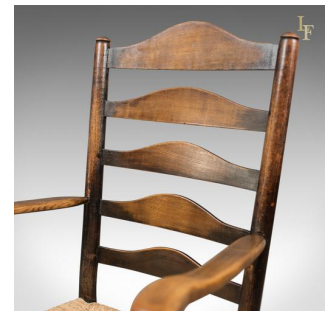

Set of 8 Antique Dining Chairs, English, Ladderbacks, Shaker c.1850

DESCRIPTION

Our Stock # LFA-1659 This is a set of 8 antique dining chairs, English Ladderbacks dating to the middle of the 19th century, shaker circa 1850. The set displaying minor variation.

- Beautifully made in solid, English oak
- Displaying excellent colour, grain interest and a desirable aged patina
- Comfortable rush seats in fine order throughout
- Raised on straight, turned legs with pinched ankles
- Twin, turned box stretchers for added stability
- Five rail ladderbacks to the carvers and four to the chairs
- Shaped arm rests to carvers

A set of classic chairs in good order with solid joints and construction, delivered waxed, polished and ready for the home.

Search [London Fine for #LFA-1659](#) or scan the QR code for more photos and details