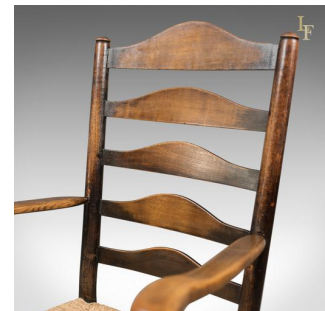

Set of 8 Antique Dining Chairs, English, Ladderbacks, Shaker c.1850

DESCRIPTION

Our Stock # LFA-1659 This is a set of 8 antique dining chairs, English Ladderbacks dating to the middle of the 19th century, shaker circa 1850. The set displaying minor variation.

- Beautifully made in solid, English oak
- Displaying excellent colour, grain interest and a desirable aged patina
- Comfortable rush seats in fine order throughout
- Raised on straight, turned legs with pinched ankles
- Twin, turned box stretchers for added stability
- Five rail ladderbacks to the carvers and four to the chairs
- Shaped arm rests to carvers

A set of classic chairs in good order with solid joints and construction, delivered waxed, polished and ready for the home.

Search [London Fine](#) for #LFA-1659 or scan the QR code for more photos and details