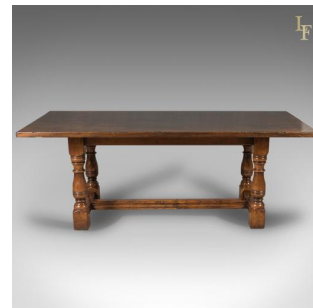

## 6-8 Seat Oak Refectory Table, C17th Revival made late C20th

### DESCRIPTION

Our Stock # LFA-1667 This is a superior quality, 6 - 8 seat oak refectory table in the 17th century taste made in the late 20th century. • Substantial English oak with good grain detail • Planked top in a very robust 3.25cm (1.25") thick stock • Aged beneath a lustrous waxed polish finish • Box feet rising to stout, turned baluster legs • Chunky 'H' stretcher doubling as a comfortable foot rest • Classic English country farmhouse styling  
Superb country kitchen table with solid joints and construction. Delivered waxed, polished and ready for the home.

### DIMENSIONS

Max Width: 198cm (78")  
Max Depth: 92cm (36.25")  
Max Height: 75cm (29.5")