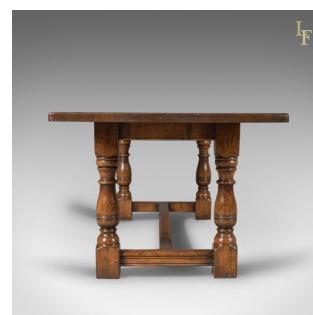

## 6-8 Seat Oak Refectory Table, C17th Revival made late C20th

### DESCRIPTION

Our Stock # LFA-1667 This is a superior quality, 6 - 8 seat oak refectory table in the 17th century taste made in the late 20th century. • Substantial English oak with good grain detail • Planked top in a very robust 3.25cm (1.25") thick stock • Aged beneath a lustrous waxed polish finish • Box feet rising to stout, turned baluster legs • Chunky 'H' stretcher doubling as a comfortable foot rest • Classic English country farmhouse styling  
Superb country kitchen table with solid joints and construction. Delivered waxed, polished and ready for the home.

### DIMENSIONS

Max Width: 198cm (78")  
Max Depth: 92cm (36.25")  
Max Height: 75cm (29.5")