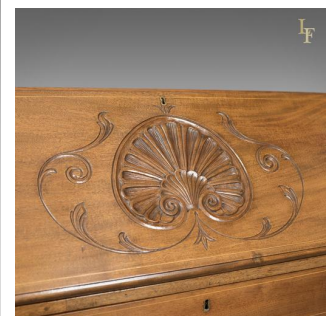

Antique Bureau, Victorian Walnut Desk, c.1900

DESCRIPTION

Our Stock # LFA-1637 This is a handsome antique bureau, a Victorian walnut desk, English c.1900. • Attractive pale walnut displaying exposed dovetails to the top • Raised on squat cabriole legs with carved knees and talon and ball feet • Roped lower moulding, canted corners with stop ended chamfers • Four dovetailed, graduated drawers with boxwood string detail • Dressed with pressed brass back-plates, drop handles and brass keyhole linings • A pair of lopers decorated with stringing and brass pulls • Locking fall decorated with carved stylised fan and foliate frame • Generous desk space backed by a central cupboard flanked by 3 cubbies over a pair of waterfall drawers each side • The fall key also locking the central cupboard decorated with classical vase inlay • Cupboard encloses a removable pair of drawers beneath two cubbies • Removing above reveals a pair of secret drawers with leather pulls and a shelf • Also provides access to the push locks to the pair of vertical document drawers A quality piece for any location with solid joints and construction. Delivered waxed, polished and ready for the home.

Search [London Fine for #LFA-1637](#) or scan the QR code for more photos and details

DIMENSIONS

Max Width: 106cm (41.75")
 Max Depth: 53cm (20.75")
 Max Height: 111cm (43.75") Desk Width: 96cm (37.75")
 Desk Depth: 61cm (24")
 Desk Height: 82cm (32.25") Please see these short videos of the drawers and locks, [click here](#)