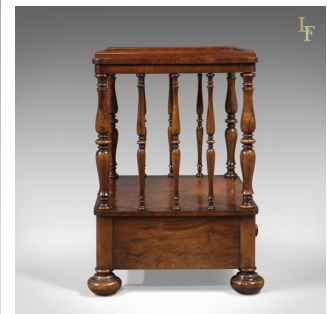

## Antique Side Table, Victorian Whatnot, Burr Walnut, English c.1870

### DESCRIPTION

Our Stock # LFA-1590 This is an antique side table, a Victorian whatnot in burr walnut, English dating to c.1870. • Burr walnut with lustrous, rich dark hues and a desirable aged patina • Raised on bun feet to a generous lower frieze drawer • Dressed with the original turned pulls • Lower tier displaying good grain detail • Offering a display height of 37cm (14.5") • Beautifully turned spindles to either side • Galleried table top displaying good grain interest • Offering a stable upper platform • Ideal as a sofa companion An appealing side table with solid joints and construction. Delivered waxed, polished and ready for the home.

### DIMENSIONS

Max Width: 56cm (22")  
 Max Depth: 46cm (18")  
 Max Height: 68cm (26.75")