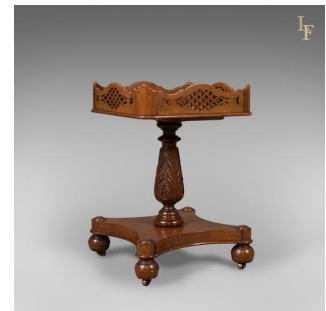

Antique Side Table, Early Victorian Decanter Stand, English c.1850

DESCRIPTION

Our Stock # LFA-1651 This is a desirable antique side table, an early Victorian decanter stand, English, dating to c.1850. • A 3.5 inch deep, shaped, fret cut gallery to safely accommodate decanters • Table top lined with leather to prevent sliding • In attractive honey coloured oak with good graining under a waxed polished finish • Raised on a stout baluster column carved with acanthus leaf decoration • Standing upon a hyperboloid platform with lower moulding and roundels to the corners • Riding upon the original solid brass castors beneath hollowed bun feet An unusual and appealing table with solid joints and construction. Delivered waxed, polished and ready for the home.

Search [London Fine for #LFA-1651](#) or scan the QR code for more photos and details

DIMENSIONS

Max Width: 38cm (15")
Max Depth: 38cm (15")
Max Height: 58cm (22.75")