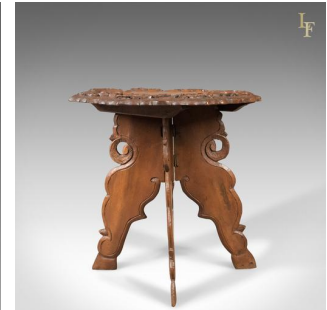

Carved Teak Campaign Side Table, Mid-Century

DESCRIPTION

Our Stock # LFA-1585 This is an attractive, carved teak, campaign side table from the mid 20th century. • Central, ribbon edged table top with good grain detail • Broad, carved border displaying floral sprays • Outer shaped edge of octagonal form • Fixed legs splayed for stability • Shaped and pierced standing upon 'hoofed' feet • Easily dismantled for transportation A super little side table. Delivered waxed, polished and ready for the home.

Search [London Fine for #LFA-1585](#) or scan the QR code for more photos and details

DIMENSIONS

Max Width: 41cm (16.25")
Max Depth: 41cm (16.25")
Max Height: 41cm (16.25")