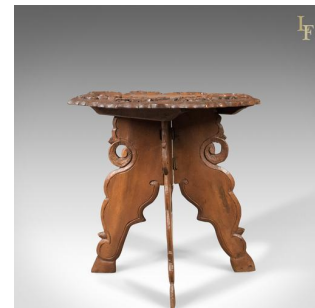

## Carved Teak Campaign Side Table, Mid-Century

### DESCRIPTION

Our Stock # LFA-1585 This is an attractive, carved teak, campaign side table from the mid 20th century. • Central, ribbon edged table top with good grain detail • Broad, carved border displaying floral sprays • Outer shaped edge of octagonal form • Fixed legs splayed for stability • Shaped and pierced standing upon 'hoofed' feet • Easily dismantled for transportation A super little side table. Delivered waxed, polished and ready for the home.

### DIMENSIONS

Max Width: 41cm (16.25")  
Max Depth: 41cm (16.25")  
Max Height: 41cm (16.25")