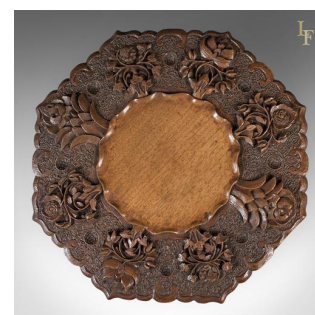

## Carved Teak Campaign Side Table, Mid-Century

### DESCRIPTION

Our Stock # LFA-1585 This is an attractive, carved teak, campaign side table from the mid 20th century. • Central, ribbon edged table top with good grain detail • Broad, carved border displaying floral sprays • Outer shaped edge of octagonal form • Fixed legs splayed for stability • Shaped and pierced standing upon 'hoofed' feet • Easily dismantled for transportation A super little side table. Delivered waxed, polished and ready for the home.