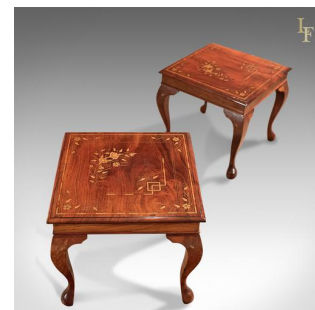

## A Pair of Mid-Century Side Tables, Inlaid Asian Walnut

### DESCRIPTION

Our Stock # 10.1519  
An attractive pair of side tables from the mid to late 20th century. (Matching coffee table available separately).

- Crafted in choice cuts of Asian walnut
- Stunning grain detail in the lustrous finish
- Raised on cabriole legs with foliate brass inlay to knee
- Frieze in good proportion with brass inlaid stringing
- Top with moulded edge detail
- Floral inlay opposing geometric design
- Framed in double string inlay
- Boarder cornered with foliate design
- Outer border alternating inlay colours

A useful pair of side or lamp tables with interest from every angle. Solid joints and construction, delivered waxed, polished and ready for the home.

Search [London Fine for #10.1519](#) , or scan the QR code for more photos and details

### DIMENSIONS

Max Width: 52cm (20.5")  
Max Depth: 52cm (20.5")  
Max Height: 48cm (19")