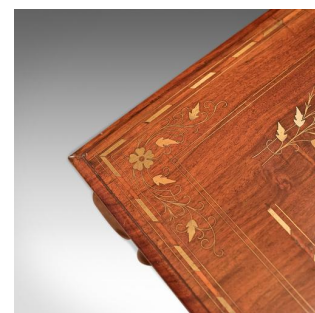

## A Pair of Mid-Century Side Tables, Inlaid Asian Walnut

### DESCRIPTION

Our Stock # 10.1519  
An attractive pair of side tables from the mid to late 20th century. (Matching coffee table available separately).

- Crafted in choice cuts of Asian walnut
- Stunning grain detail in the lustrous finish
- Raised on cabriole legs with foliate brass inlay to knee
- Frieze in good proportion with brass inlaid stringing
- Top with moulded edge detail
- Floral inlay opposing geometric design
- Framed in double string inlay
- Boarder cornered with foliate design
- Outer border alternating inlay colours

A useful pair of side or lamp tables with interest from every angle. Solid joints and construction, delivered waxed, polished and ready for the home.

Search [London Fine for #10.1519](#) , or scan the QR code for more photos and details

### DIMENSIONS

Max Width: 52cm (20.5")  
Max Depth: 52cm (20.5")  
Max Height: 48cm (19")