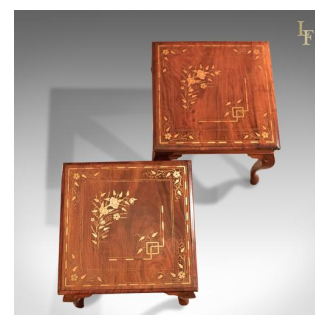

## A Pair of Mid-Century Side Tables, Inlaid Asian Walnut

### DESCRIPTION

Our Stock # 10.1519  
An attractive pair of side tables from the mid to late 20th century. (Matching coffee table available separately).

- Crafted in choice cuts of Asian walnut
- Stunning grain detail in the lustrous finish
- Raised on cabriole legs with foliate brass inlay to knee
- Frieze in good proportion with brass inlaid stringing
- Top with moulded edge detail
- Floral inlay opposing geometric design
- Framed in double string inlay
- Boarder cornered with foliate design
- Outer border alternating inlay colours

A useful pair of side or lamp tables with interest from every angle. Solid joints and construction, delivered waxed, polished and ready for the home.

Search [London Fine for #10.1519](#) , or scan the QR code for more photos and details

### DIMENSIONS

Max Width: 52cm (20.5")  
Max Depth: 52cm (20.5")  
Max Height: 48cm (19")