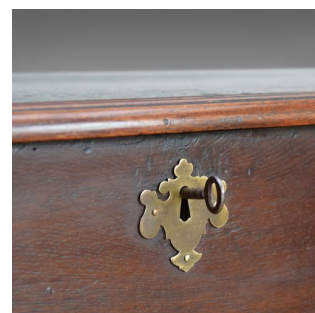

Antique Mule Chest, English, Oak, Trunk, Georgian, Circa 1800

DESCRIPTION

Our Stock # 13.0696

This is an antique mule chest, an English, oak trunk dating to the late Georgian period circa 1800.

- English oak with an aged patina
- Four chamfered field panel front with 2 panel sides
- Faux drawer fronts with brass drop handles and lock escutcheons
- Planked lid lifting on later brass hinges
- Working iron lock and key behind brass lock escutcheon
- Raised on stile legs beneath later moulded trim
- Great proportions providing voluminous storage

A super antique mule chest with solid joints and construction. Delivered waxed, polished and ready for the home.

Search [London Fine for #13.0696](#) , or scan the QR code for more photos and details

DIMENSIONS

Max Height: 89cm (35")

Max Width: 130cm (51")

Max Depth: 61cm (24")